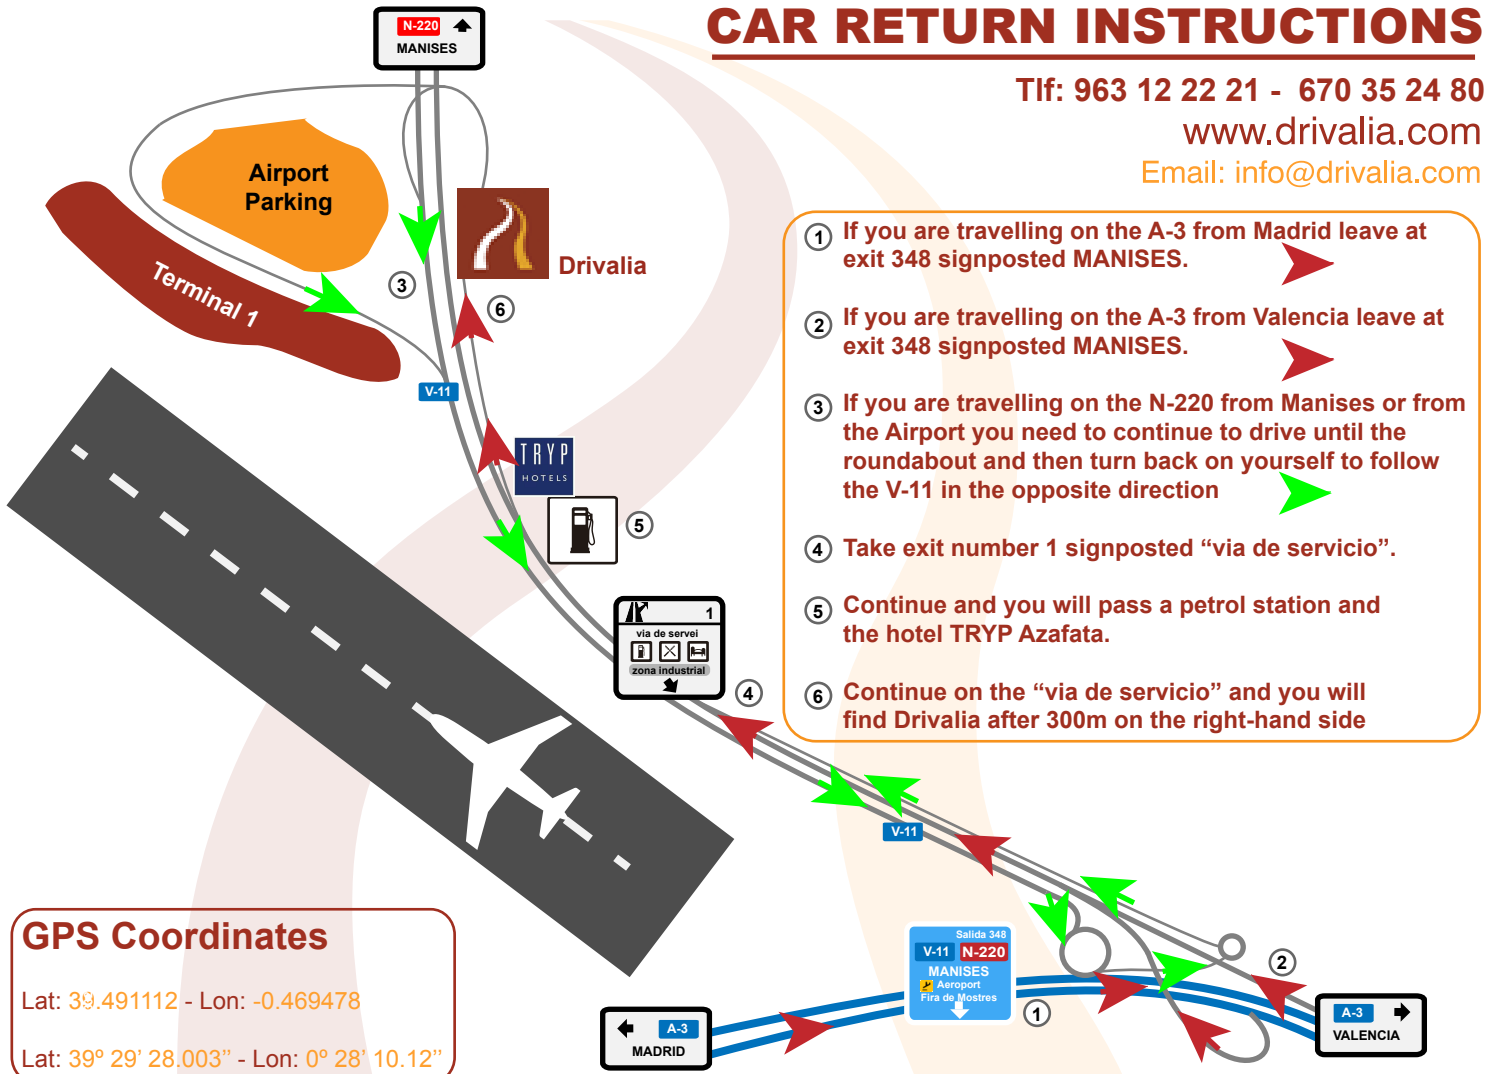

CAR RETURN INSTRUCTIONS

Tlf: 963 12 22 21 - 670 35 24 80

www.drivalia.com

Email: info@drivalia.com

- 1 If you are travelling on the A-3 from Madrid leave at exit 348 signposted MANISES.
- 2 If you are travelling on the A-3 from Valencia leave at exit 348 signposted MANISES.
- 3 If you are travelling on the N-220 from Manises or from the Airport you need to continue to drive until the roundabout and then turn back on yourself to follow the V-11 in the opposite direction
- 4 Take exit number 1 signposted "via de servicio".
- 5 Continue and you will pass a petrol station and the hotel TRYP Azafata.
- 6 Continue on the "via de servicio" and you will find Drivalia after 300m on the right-hand side

GPS Coordinates
Lat: 39.491112 - Lon: -0.469478
Lat: 39° 29' 28.003" - Lon: 0° 28' 10.12"