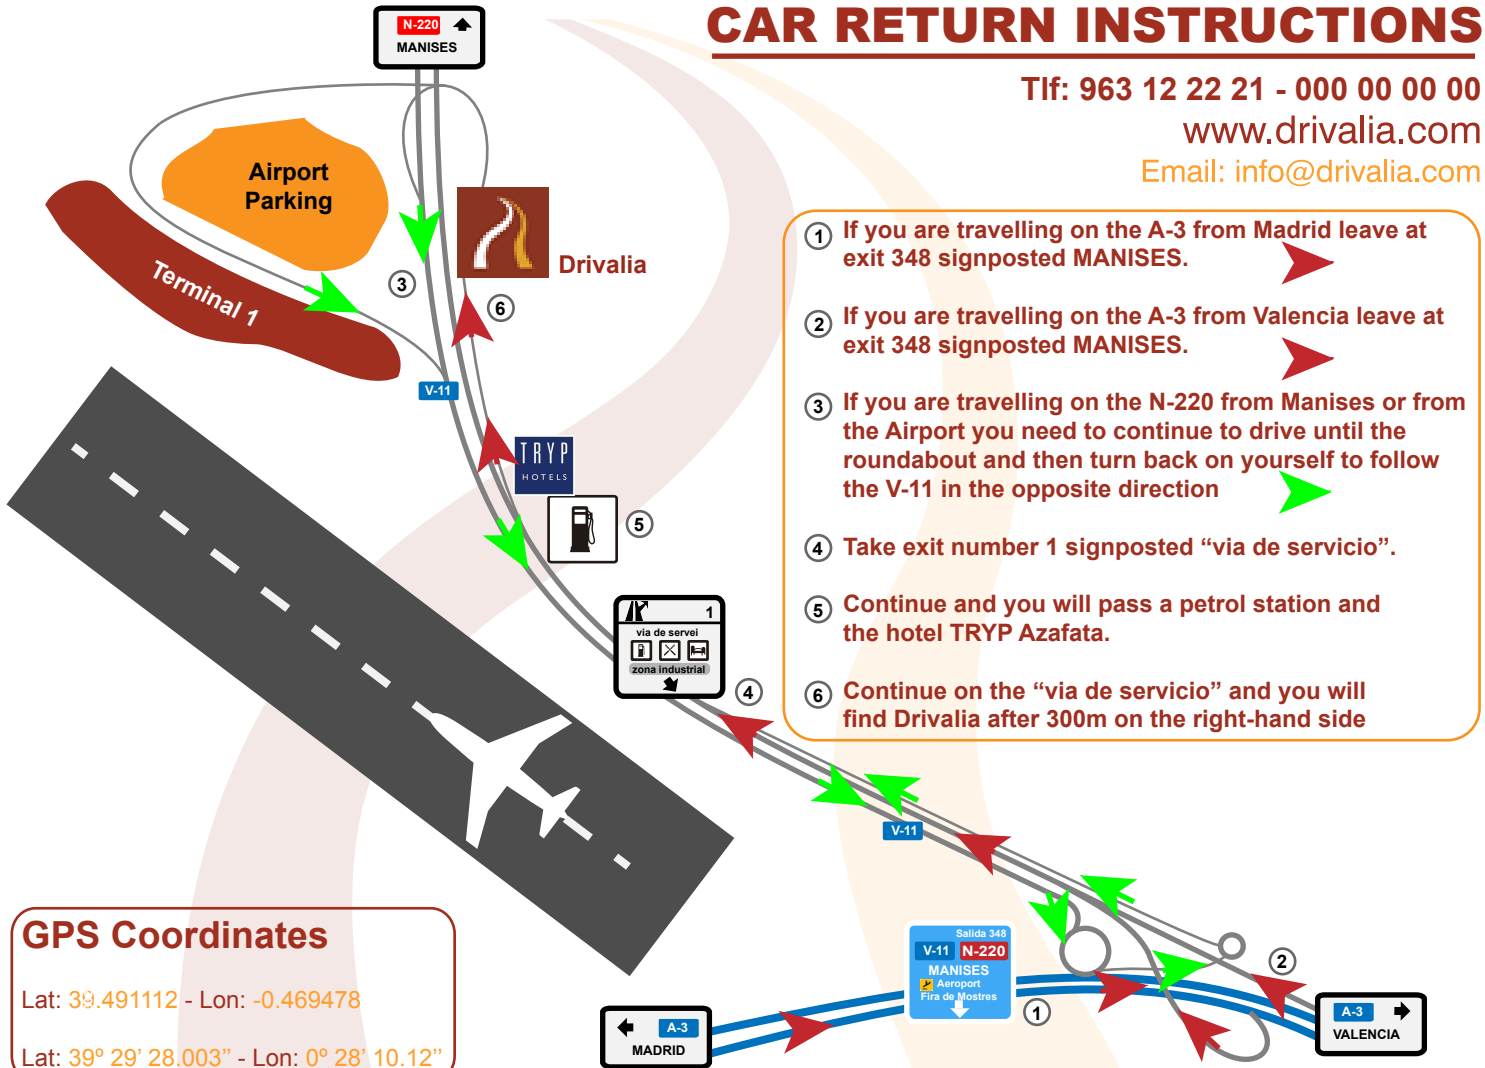

CAR RETURN INSTRUCTIONS

Tif: 963 12 22 21 - 000 00 00 00

www.drivalia.com

Email: info@drivalia.com

- 1 If you are travelling on the A-3 from Madrid leave at exit 348 signposted MANISES.
- 2 If you are travelling on the A-3 from Valencia leave at exit 348 signposted MANISES.
- 3 If you are travelling on the N-220 from Manises or from the Airport you need to continue to drive until the roundabout and then turn back on yourself to follow the V-11 in the opposite direction
- 4 Take exit number 1 signposted "via de servicio".
- 5 Continue and you will pass a petrol station and the hotel TRYP Azafata.
- 6 Continue on the "via de servicio" and you will find Drivalia after 300m on the right-hand side

GPS Coordinates

Lat: 39.491112 - Lon: -0.469478

Lat: 39° 29' 28.003" - Lon: 0° 28' 10.12"