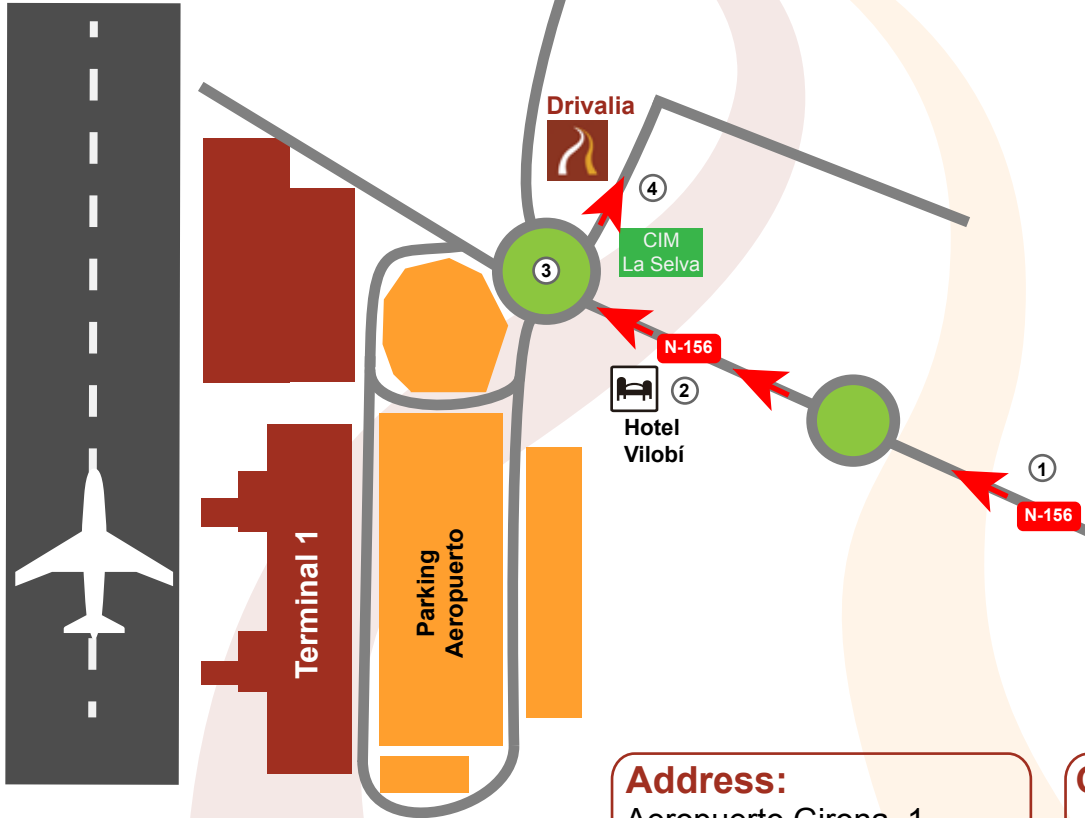

CAR RETURN INSTRUCTIONS

Tlf: 972 47 46 93 - 600 44 01 80

www.drivalia.com

Email: info@drivalia.com

- 1 Take the N-156 from the AP-7, A-2 o N-II, in the direction Aeropuerto Girona.
- 2 Before you arrive at the airport you'll see the Hotel Vilobí on your left.
- 3 Continue until roundabout and take the FIRST exit towards CIM La Selva.
- 4 When you enter the CIM you will see Drivalia on your left.

Address:
Aeropuerto Girona, 1
CIM La Selva - 17185
Vilobí d'Onyar - Girona

GPS Coordinates
Lat: 41.9 - Lon: 2.7688888
Lat: 41° 54' 0.0" - Lon: 2° 46' 08"